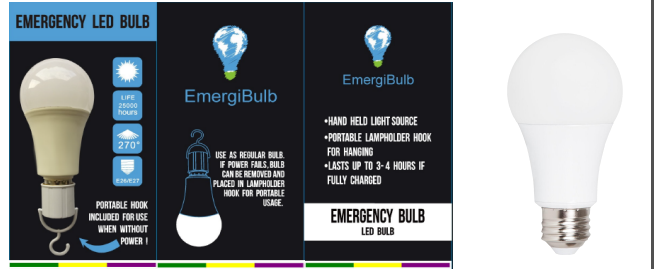

EmergiBulb

Cypress Lighting Technologies, LLC

P.O. Box 912 Robert, Louisiana 70455

985-817-9100

Features

- * **High Brightness:** 95LM-105LM per watt.
- * **Multi-Function Combination:** work as regular led bulb, emergency led bulb, camping light, torch, hook light, etc.
- * **Easy Installation:** screw into any suitable fixture or socket.
- * **Application:** camping , hiking, garden, home, office, warehouse, etc.

Item No	CL-BL01-9WE-XX	
Size	2.71" x 5.39"	
Power	9W	
Input Voltage	AC 100-240V	
AC Lumen Output	850LM	
CRI	Ra>80	
C.C.T	3000K-3500K (WW), 5000K-5500K(DW)	
Beam Angle	270°	
Raw Materials	Aluminum + Plastic (UL V0 level)	
Base	E26 (nickel plated aluminum, no rust)	
Battery	UL listed Lithium battery 2000mAh	Notes: * <i>Non-Dimming</i>
Emergency Hours	3-4 hours	* <i>Do Not Install More Than One Bulb per Fixture/Lamp</i>
Certificate	UL, CE, ROHS, TUV	