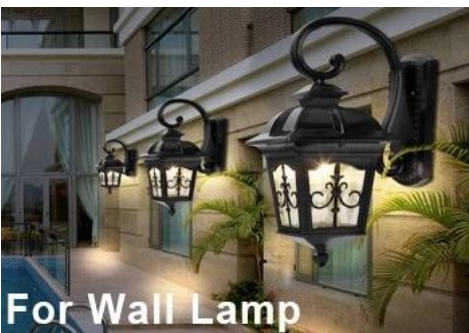

EmergiBulb

Cypress Lighting Technologies, LLC

P.O. Box 912 Robert, Louisiana 70455

985-817-9100

Features

- * **High Brightness:** 95LM-105LM per watt.
- * **Multi-Function Combination:** work as regular led bulb, emergency led bulb, camping light, torch, hook light, etc.
- * **Easy Installation:** screw into any suitable fixture or socket.
- * **Application:** camping , hiking, garden, home, office, warehouse, etc.

Item No	CL-BL01-9WE-XX	
Size	2.71" x 5.39"	
Power	9W	
Input Voltage	AC 100-240V	
AC Lumen Output	850LM	
CRI	Ra>80	
C.C.T	3000K-3500K (WW), 5000K-5500K(DW)	
Beam Angle	270°	
Raw Materials	Aluminum + Plastic (UL V0 level)	
Base	E26 (nickel plated aluminum, no rust)	
Battery	UL listed Lithium battery 2000mAh	Notes: * <i>Non-Dimming</i>
Emergency Hours	3-4 hours	* <i>Do Not Install More Than One Bulb per Fixture/Lamp</i>
Certificate	UL, CE, ROHS, TUV	